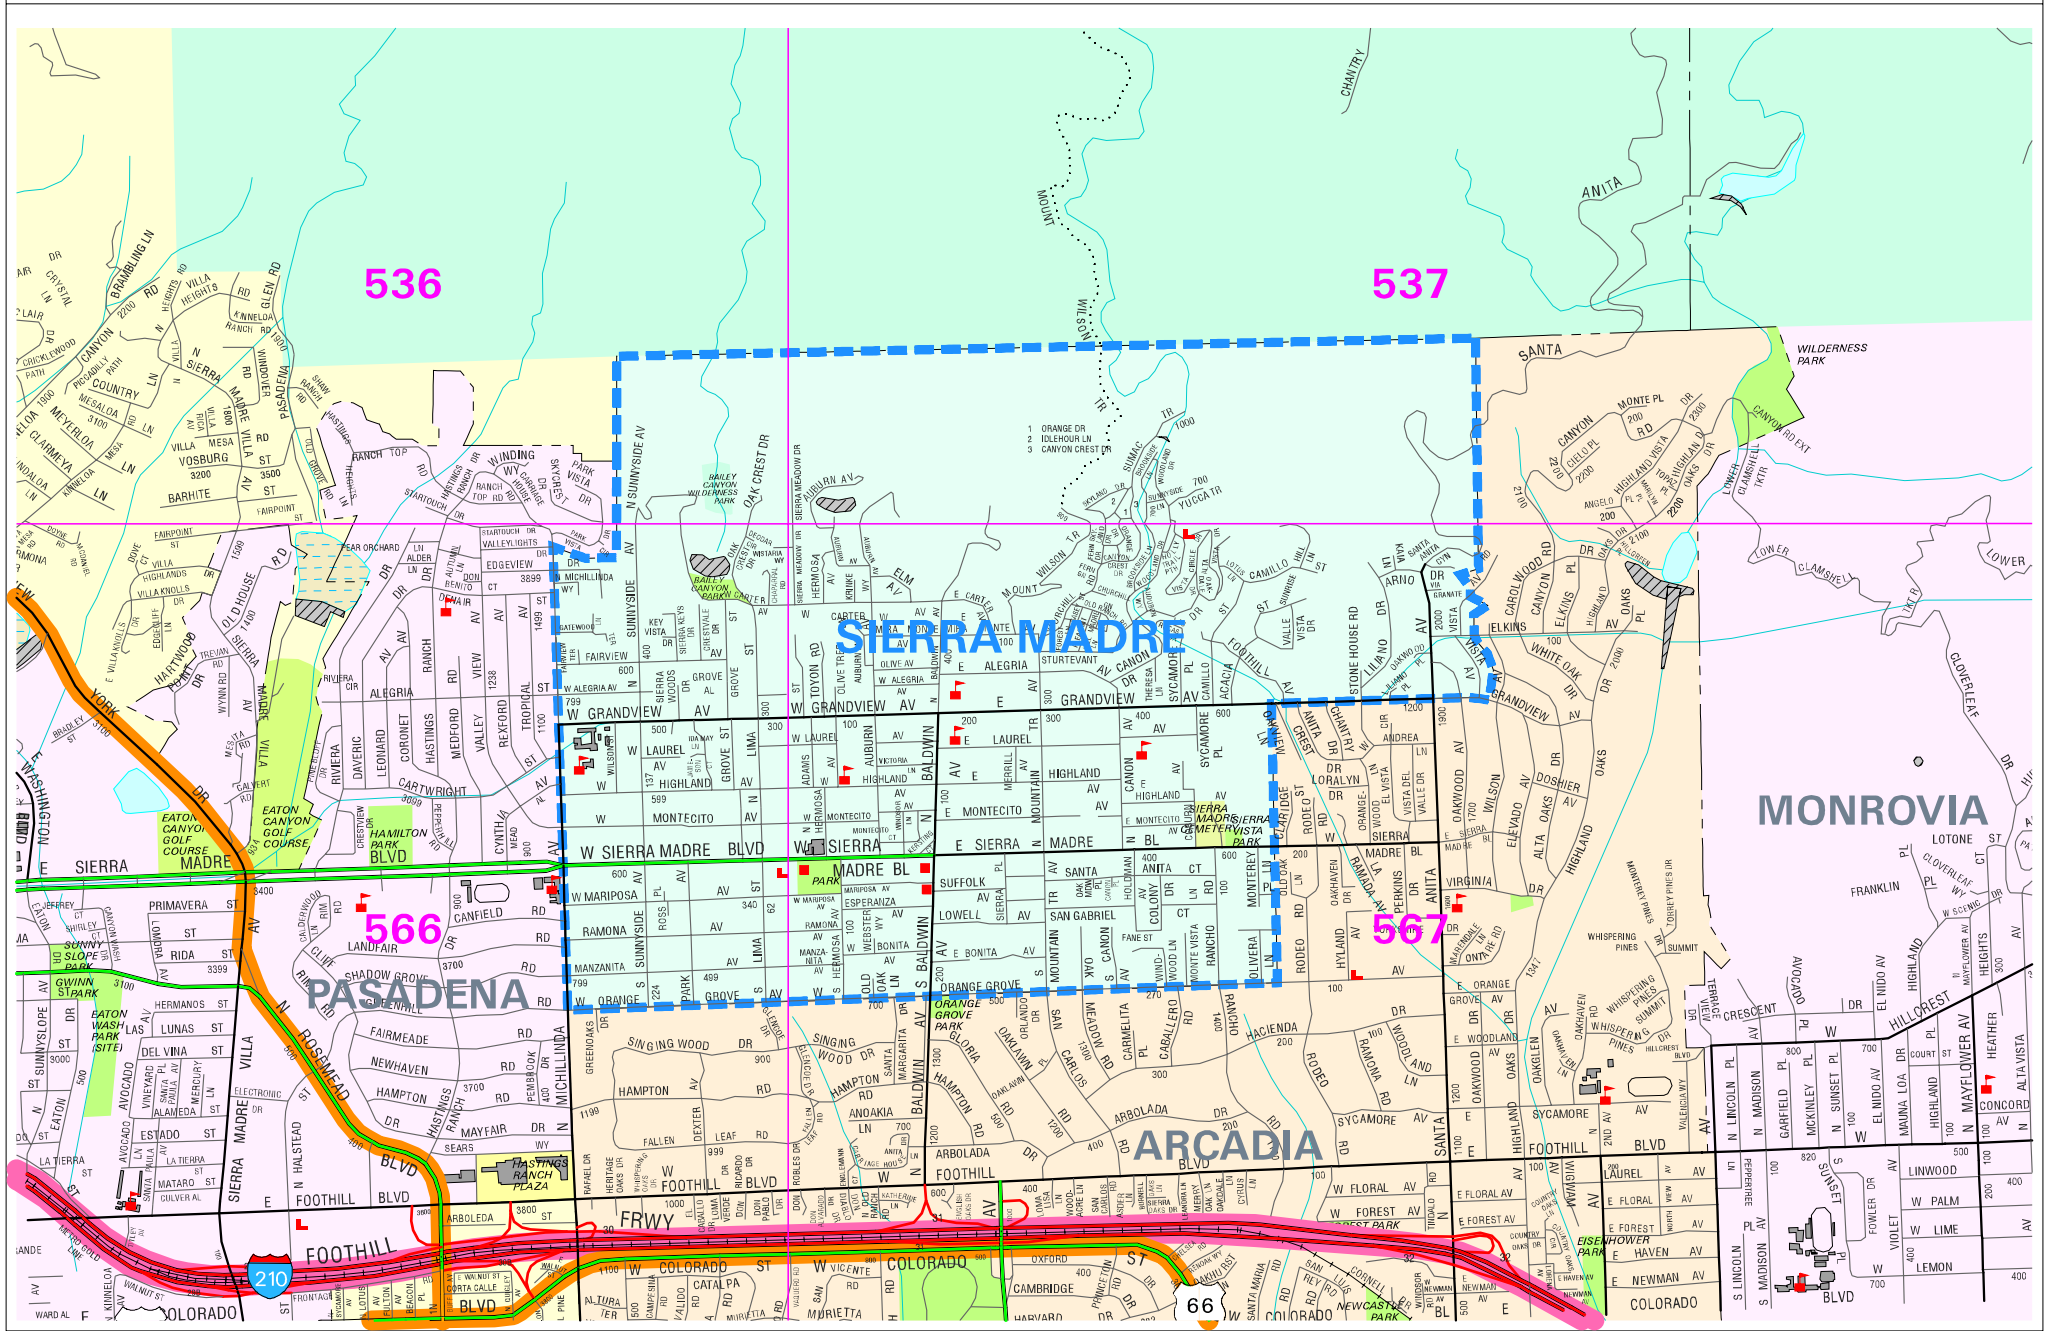

- ▬▬▬ City Boundary
- ▬▬▬ Freeway Disaster Route
- ▬▬▬ Disaster Route
- ▬▬▬ Thomas Guide Page Grid

CITY OF SIERRA MADRE

(Map Size: 11" x 8.5")

AML:s:\arcspace\wk\services\aml_dir\sierramadre.aml Prepared by: DLACY